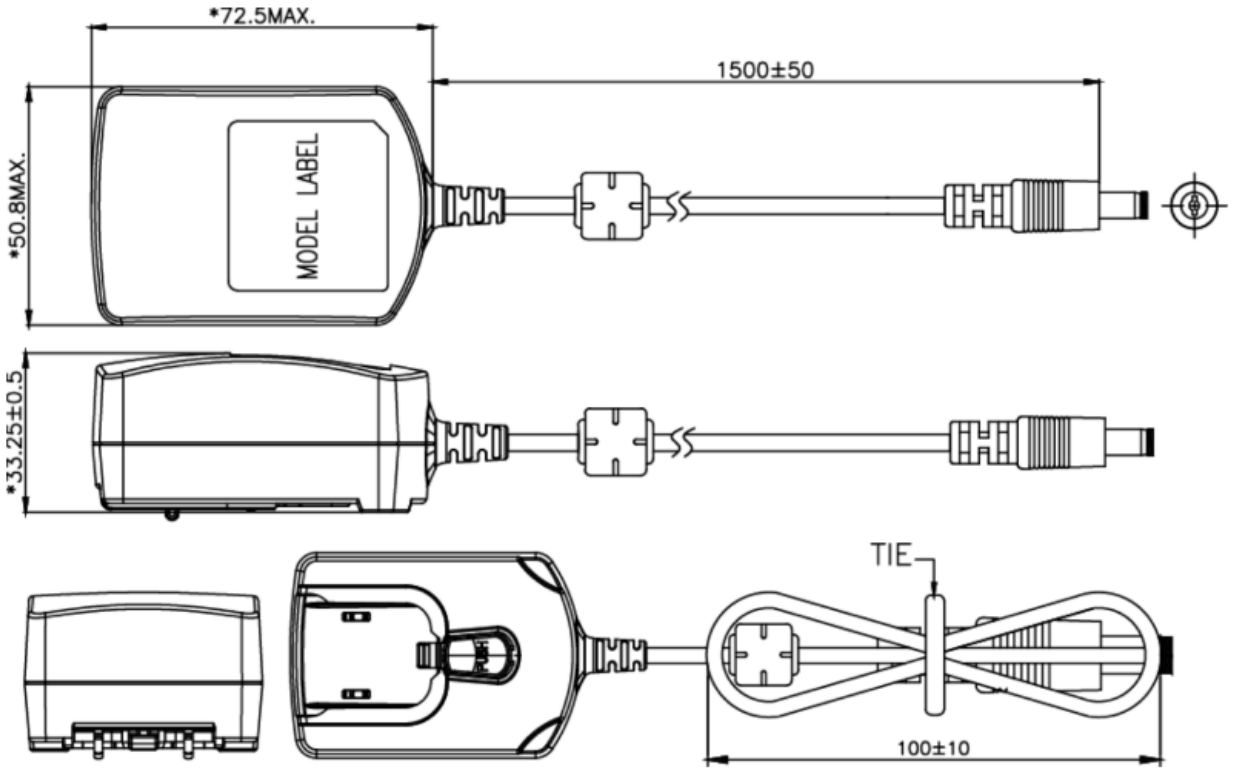

PSAA20R-120L6 & PSAA20R-240L6 Dimension Diagram Unit: mm (inch)

PSAA20R-480L6 Dimension Diagram Unit: mm (inch)